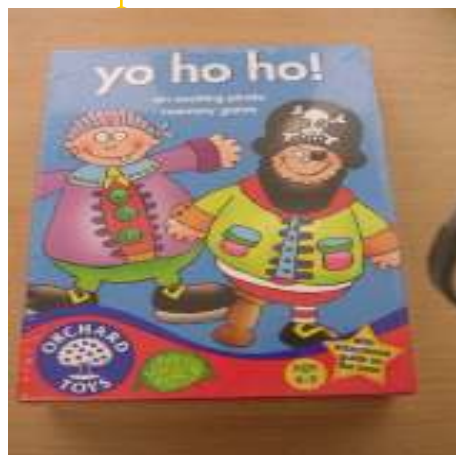

A fun train set with carriages and bridges

**RTL15** Farm  
2 years + Hire Charge: Blue

A fun farm with tractor and barn plus animals

**RTL16** Musical Instruments  
2 years + Hire Charge: Red

Create your own rhythm with this mix of musical instruments. Ideal for little hands.

**RTL17** Vets Set  
2 years + Hire Charge: Blue

Nurse the dog better with the vets equipment and food.

**RTL18** Pizza set  
2 years + Hire Charge: Red

Pretend pizza set with vegetables and cheese.

RTL19 Quack, quack game  
3-6 years Hire Charge: Red

Make lots of noisy animal sounds in this fun matching game.

RTL20 Yo, ho, ho!  
4-7 years+ Hire Charge: Red

An exciting pirate memory game

RTL21 Shopping List  
3-7 years Hire Charge: Red

A fun memory game, who will find all the items on their shopping list first?